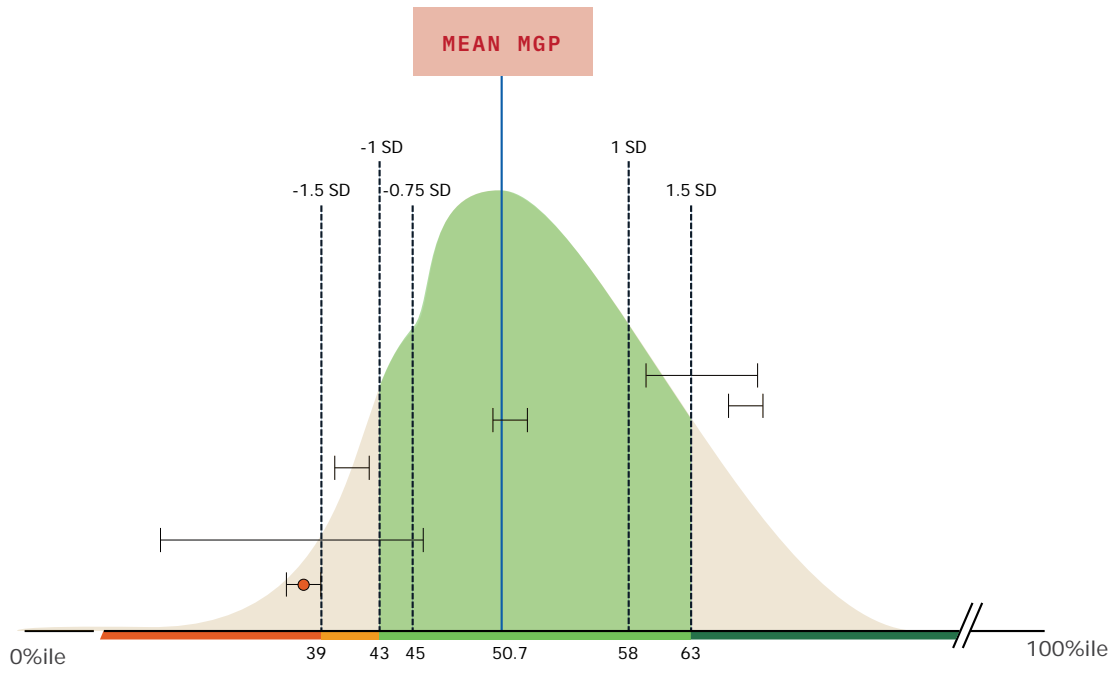

A A

NYS Grades 4-8 Principal Growth Scores: From MGP to HEDI Ratings and Scores 2021-22

A
A

A A : B 2022 A A A B A A A

How is MGP Classified into 3012-d Growth Rating for Principals with Grades 4-8 in 2021-22?

||

How are 3012-d Growth Score Points for

A

A